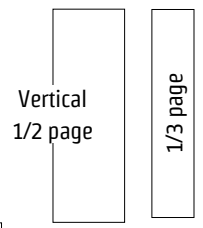

-1-
Full page

-2-
Full (on the right of the table contents)

-1- **€1,595**
-2- **€1,880**
(230 x 285 mm)

-1-
Double page

-2-
Cover pull-out (cover)

-3-
Cover pull-out (back page)

-1- **€2,675** -3- **€3,360**
-2- **€3,400**
(460 x 285 mm)

Double page
Inside cover and third of a page

€2,895
(460 x 285 mm)

Pieces in the first third: +15%

Vertical
1/2 page

€1,120
(118 x 285 mm)

Horizontal
1/2 page

€955
(230 x 130 mm)

piece
1/3 page

1/3 page: €680
(87 x 285 mm)
Piece: €145
(90 x 80 mm)

1/4
page

Banner: €515
(230 x 95 mm)
1/4 page: €280
(115 x 130 mm)

Features

Price:
Please
enquire

Inserts

Insert

Insert*: 1 sheet **€2,480**
Two-panel brochure..... **€3,255**
Three-panel brochure **€3,940**
Four-panel brochure **€5,090**
(from 40g, see terms and conditions)

*For milled inserts and loose inserts, please enquire.

Layout and design services

1 page

€300
(230 x 285 mm)

Horizontal
1/2 page

1/4
page

Vertical
1/2 page

1/3
page