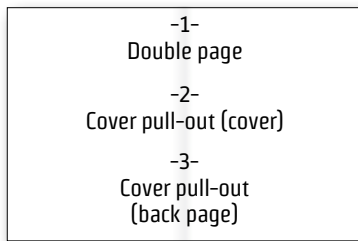

Advertising pieces and services

Cover banner

€3,440
(230 x 95 mm)

Back page

€2,715
(230 x 285 mm)

-1-
Inside cover

-2-
Inside Back page

-1- **€2,015**
-2- **€1,800**
(230 x 285 mm)

-1-
Full page

-2-
Full (on the right of the table contents)

-1- **€1,595**
-2- **€1,880**
(230 x 285 mm)

-1-
Double page

-2-
Cover pull-out (cover)

-3-
Cover pull-out (back page)

-1- **€2,675** -3- **€3,360**
-2- **€3,400**
(460 x 285 mm)